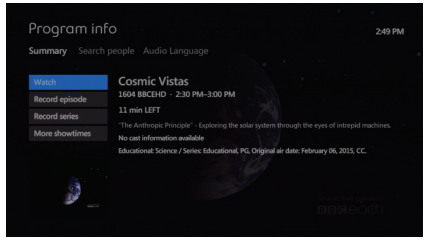

Search for programs by day

- From the Guide press ENTER and the option to 'Jump to Day' will appear along the right hand side of your screen.
- Highlight the option you want and select OK.

Search for programs

- Press the yellow triangle to find out when your favourite program is on. Expand or filter your search results by scrolling to OPTIONS to search for titles, cast and crew, Video On Demand and channels.

Customize channels in your guide

- Press MENU, select SETTINGS, GUIDE.
- Select CUSTOMIZE GUIDE, press OK.
- On each TV, uncheck the channels that you do not want to appear in the guide and save changes.

Controlling live TV using your Whole Home PVR

You must subscribe to Bell MTS Whole Home PVR service to record programs.

Control live TV using the same control buttons that you use to pause, fast-forward, and rewind Bell MTS Video On Demand – all while watching a live TV program:

- Press PAUSE to pause the program for up to 90 minutes.
- Press FF once, twice or three times to fast forward at increasing speeds. Program can be forwarded to the point at which the program is live.
- Press REW once, twice or three times to rewind at increasing speeds. Program can rewind to the point at which you are tuned to the channel.
- Press FWD to skip forward 30 seconds.
- Press REPLAY to skip back 7 seconds.

Recording and watching programs using your Whole Home PVR

If you subscribe to Whole Home PVR you can set recordings and play back recorded programs on any connected TV in your home.

Recording a program you are currently watching

- Press the red RECORD button at the top of the remote. RECORDING appears briefly on the top of the screen.