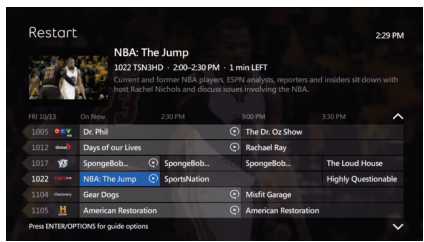

Go to Video On Demand library (Note: On DEMAND button may be called VIDEO ON DEMAND on some remotes)

Go to Main Menu
Program Bell MTS remote control to TVs/DVDs or auxiliary devices (Note: LEARN button may be called SETUP button on some remotes)

When in Guide, return to last screen or Main Menu

Search

Go to Interactive Program Guide

Edit letters or numbers on the SEARCH screen

TIP: The remote control must be within 20 feet of your set-top box and have a clear line of sight with no obstructions, such as a glass door, in order for it to work.

MyRemote

MyRemote lets you customize the A, B, and C buttons on your remote for one-touch access to your favourite Bell MTS Fibe TV channels, menu options, and applications.

▶ See bellmts.ca/myremote

Note: Remotes come in silver, black and charcoal. Some remotes do not have a LEARN button. *You must subscribe to PVR Service to use this function.

What is Restart and how do I use it?

Restart lets you watch a show already in progress, or up to 30 hours after it started, from the beginning – even if you forgot to set the recording on your PVR*.

*Available with select channels/content, excluding US networks and non-local content, and subject to viewing limitations.

How will I know if I can restart a program?

- In the programming guide, a left pointing arrow beside a channel number indicates the channel has programs that can be restarted.
- You can restart shows identified by the Restart symbol.

Finding your favourite shows

- Press GUIDE on your remote to launch the onscreen Interactive Program Guide (IPG).