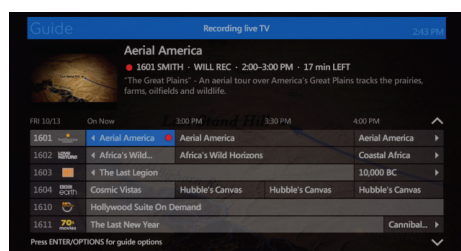

Recording a program or series from the Guide

- Press GUIDE, highlight a program that you want to record.
- Press RECORD, a red dot will appear by the program to indicate that the program is now scheduled to record. RECORDING SCHEDULED appears briefly on the top of the screen.
- To adjust the settings on your recording such as when to stop your recording or to only record first-run episodes (series only); press INFO, select EPISODE OR RECORD SERIES, and press OK.

Watching your recorded programs

- Press MENU, select RECORDINGS.
- Choose the program you want to watch.

Stopping a recorded program

- To stop a recorded program at any time while viewing it, press the STOP button on your remote control.
- Select one of the options that appear

How much can you record?

- Check the capacity of your PVR by:
- Pressing the MENU button.
- Select SETTINGS, then RIGHT ARROW to select PVR SPACE.

When less than 10% of disk space is remaining, your PVR will start deleting the oldest recorded programs that are not protected.

To protect your recordings from being erased automatically

- Press MENU, select RECORDINGS and select the recorded show that you want to protect.
- Select KEEP UNTIL.
- Select either KEEP UNTIL SPACE NEEDED to erase the program automatically when space is needed, or KEEP UNTIL I ERASE to store the program until it is manually erased.

If all your recordings are protected and your PVR's storage space is full, a warning message will appear and your PVR will stop recording. You can free up space by deleting old or unwanted recordings.

TIP: Your PVR will automatically turn on to start recording and turn off when a recording is completed.

▶ Visit bellmts.ca/pvrsupport for more details.

MyPVR

Control your PVR on the go! Add, delete or change recordings from a computer or select mobile devices.

▶ Visit bellmts.ca/pvrsupport for more details.

My Picks and Ultimate Picks

Watch up to 6 programs at one time! Visit channel 92 to check out our Ultimate Picks for Kids, Sports, Movies and more! Or, set up your own customized channels on Channel 93 with MyPicks.

Bell MTS Video On Demand

Rent all the newest Hollywood blockbusters and your favourite films whenever you want, plus get access to original made-in-Manitoba programming from Bell MTS Stories From Home.

- Press ON DEMAND.
- Visit bellmts.ca/nowplaying for a complete list of movies.

Apps on TV

Interactive applications to entertain, inform or amuse you. Try our Apps on TV Demo channel for free on channel 96.

Stingray Music Room

Want some background music in the house? Tune to Channel 1060 to see all your free Stingray music stations in one place.

Bell MTS Pay-Per-View

Get front row seats to some of the best live TV events from mixed martial arts, wrestling and other special events.

- Press GUIDE to see Pay-Per-View listings on channels 1801 and 802.

TIP: You can record a Pay-Per-View event but you cannot record a Video On Demand program due to copyright protection.

▶ Visit bellmts.ca/ppv for a complete list of BellMTS Pay-Per-View events.