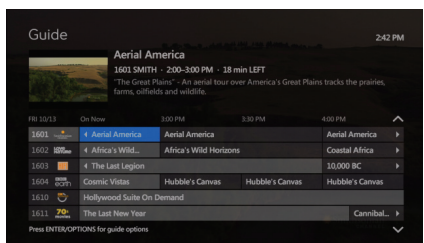

Find details about a specific program

- Press INFO to see a summary of the program, including actor, director, program rating, the original air date, how much time is remaining, and whether or not the program is in HD.